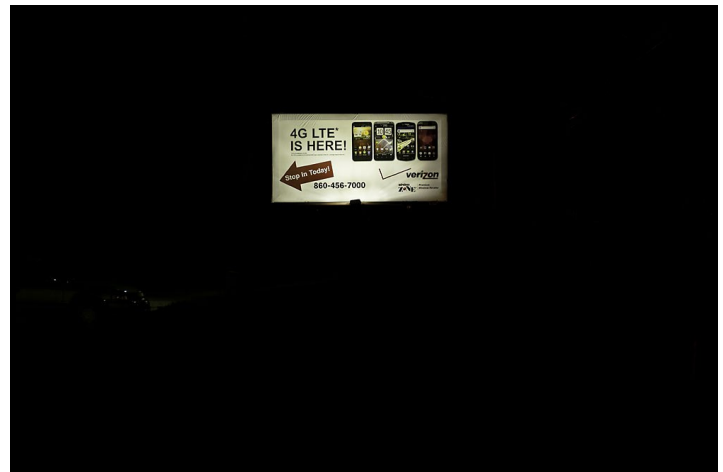

Windham / Willimantic: N. Windham RT 6

Billboard Information Sheet

4WIL-W1 / 7-2012

Willimantic: RT 6 n/o Crystal Rd.

Lat/Long: 41.741683, -72.176689

Single Face/ Left Read/ Faces West

Illuminated? Yes

Size: 10'5" X 22'8"

DEC: 15.73 (Count x hour / 1000)

Average Daily Traffic: 24,000 vehicles/day

Source: CT DOT map

358 Boston Road, N. Windham, CT 06256

OUTDOOR ADVERTISING

StandishJohnson

"Billboards in Eastern Connecticut for 40 Years"